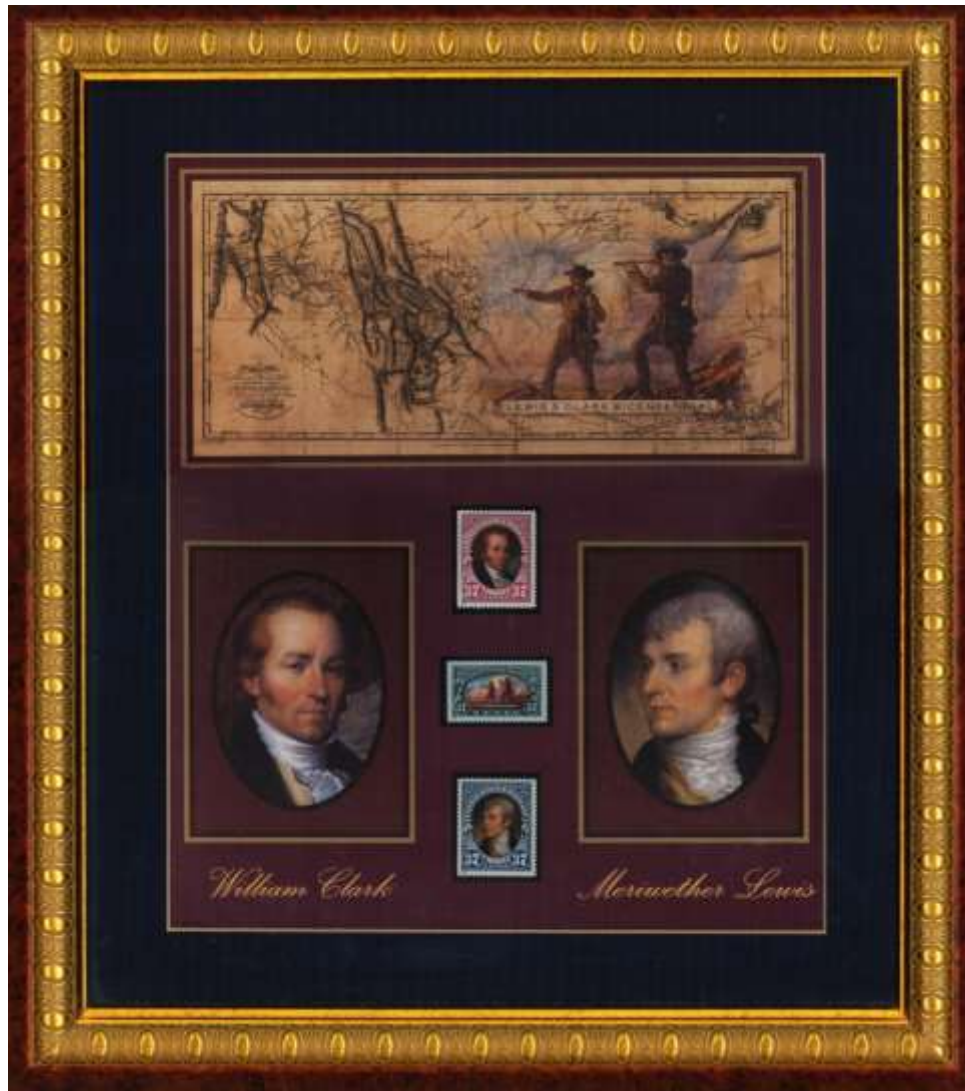

Images of lots 325 to 344 from the May 10, 2024 PNWPHS Auction  
NOTE THAT IMAGES SHOWN HERE ARE NOT ACTUAL SIZE

Lot 325

Images of lots 325 to 344 from the May 10, 2024 PNWPHS Auction  
NOTE THAT IMAGES SHOWN HERE ARE NOT ACTUAL SIZE

Lot 326

Images of lots 325 to 344 from the May 10, 2024 PNWPHS Auction  
NOTE THAT IMAGES SHOWN HERE ARE NOT ACTUAL SIZE

PLATE 44. *City of Portland, Oregon.* Crafton T. Brown, c. 1861. Toned lithograph. 19-1/8 x 19-1/2 in. (48.4 x 74.9 cm.) Printed by Britton & Co. Published by C. C. Kuchel.